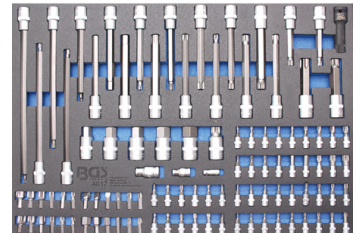

BGS4017 FOAM MODUL 104 ST.
PCS. 1/4 - 1/2 TX & TTX T8 -->
T70 / IN 5 --> 24 / XZN 8 --> 18 /
Plat - PH - PZ - Ribe 9-10.
Bitshouders - Porte-bits 1/4-3/8-1/2
214 €