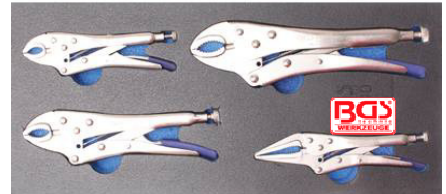

BGS4040 Set 4 griptangen-pinces grip 125-150-180-250mm **39 €**