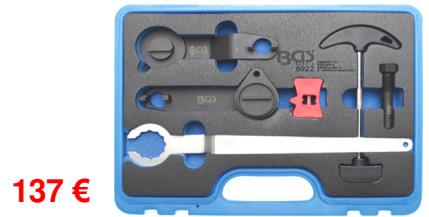

137 €

VW12 MPI/FSI VAG 1,0/1,2/1,4 L A3 / VW Golf > 2013. Seat Mii / Skoda Citigo / VW Up. OEM T10340-T10477-T10476-T10499-T10494-T10487. Mot. CHYA, CHZE, CHZC, CHZA, CHZB, CHZC, CHZD, CHZJ, CJZB, CJZC, CYVA, CJZA, CJZD, CYVB, CZCC, MBA, CZCA, CHPA, CPTA, CZDA, CVNA, CZEA